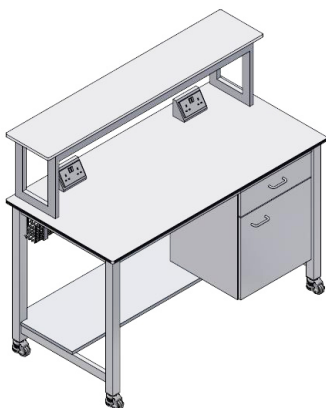

Wire cable management tray

Heavy duty levelling castors

Klick **heavy duty mobile laboratory benches** are available in various sizes and configurations.

Example prices are shown here for **1500mm W x 750mm D x 930mm H**

These are sturdy units with Trespa Toplab Base worktops, robust steel framework and heavy duty lockable levelling castors.

ex VAT PRICES FROM:

- Mobile laboratory table (as shown) **£785**
- Mobile laboratory table with lower shelf **£850**
- Mobile laboratory table with lower shelf & drawer cupboard **£1105**

- Mobile laboratory workstation with twin electrical outlets, cable management and upper shelf (as shown) **£1135**
- Mobile laboratory workstation with twin electrical outlets, cable management (no upper shelf) **£885**